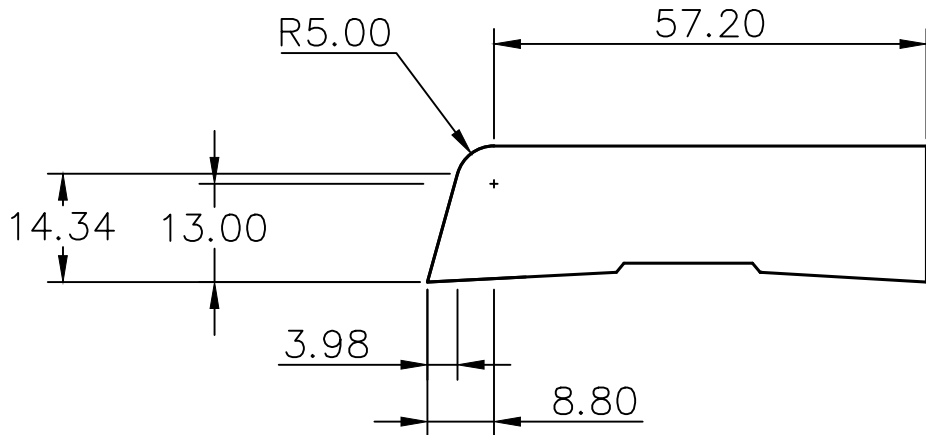

B

B

C

C

D

D

DATE:	DRAWING TITLE: BEVEL ROUND 66x18MM
DRN BY:	
CHKD BY:	 EziTrimplus <small>Innovative Timber Ideas</small> www.ezitrplusplus.com
SCALE: 1:1	
UNLESS OTHERWISE STATED ALL DIMENSIONS ARE IN MILLIMETRES.	