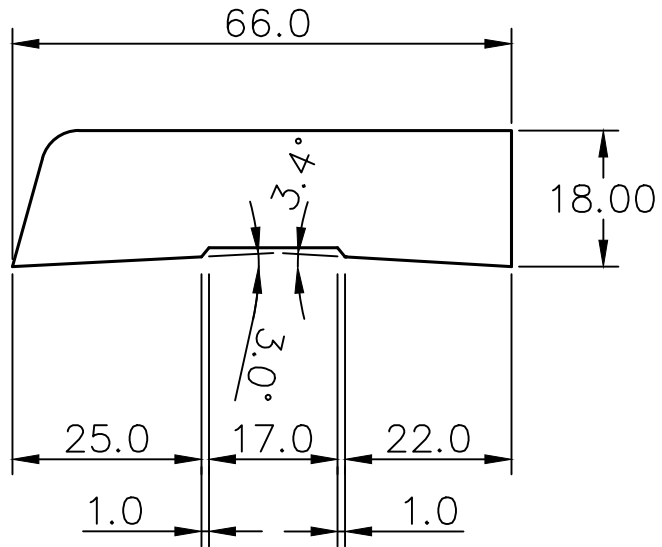

B

B

C

C

D

D

DATE:	DRAWING TITLE: BEVEL ROUND 66x18MM
DRN BY:	
CHKD BY:	 EziTrimplus <small>Innovative Timber Ideas</small> www.ezitrplusplus.com
SCALE: 1:1	
UNLESS OTHERWISE STATED ALL DIMENSIONS ARE IN MILLIMETRES.	