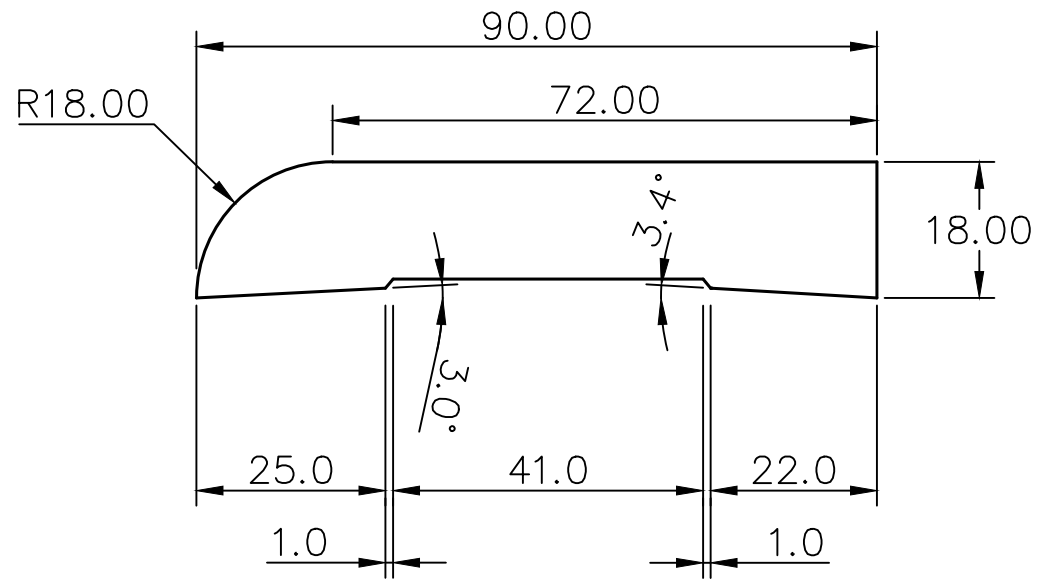

B

B

C

C

D

D

DATE:	DRAWING TITLE: BULLNOSE AS1 90x18MM
DRN BY:	
CHKD BY:	
SCALE: 1:1	
UNLESS OTHERWISE STATED ALL DIMENSIONS ARE IN MILLIMETRES.	

1