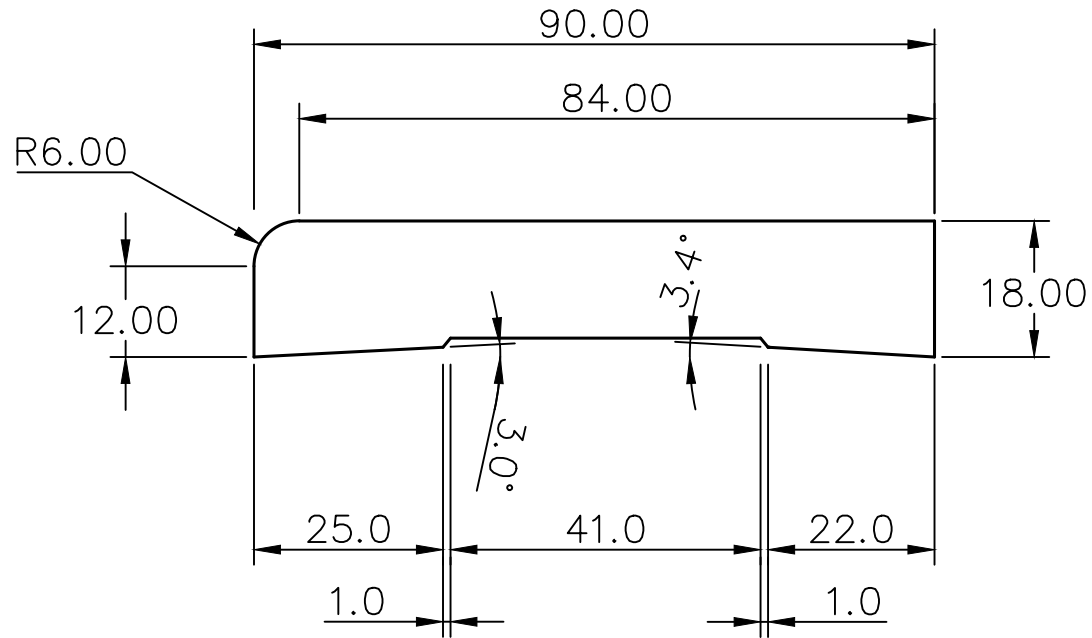

B

B

C

C

D

D

DATE:	DRAWING TITLE: PENCIL ROUND AS7 90x18MM
DRN BY:	
CHKD BY:	 EziTrimplus <small>Innovative Timber Ideas</small> www.ezitrplusplus.com
SCALE: 1:1	
UNLESS OTHERWISE STATED ALL DIMENSIONS ARE IN MILLIMETRES.	