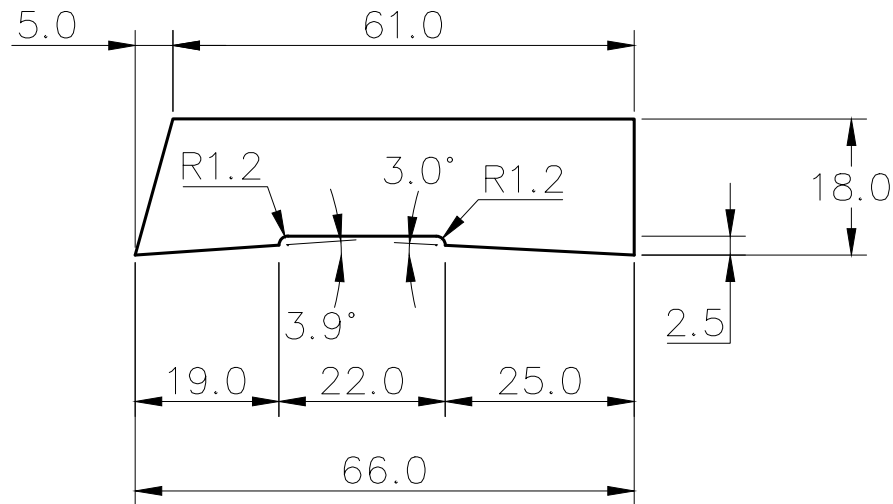

B

B

C

C

D

D

DATE:	DRAWING TITLE: BEVEL 66x18MM
DRN BY:	
CHKD BY:	
SCALE: 1:1	
UNLESS OTHERWISE STATED ALL DIMENSIONS ARE IN MILLIMETRES.	

1